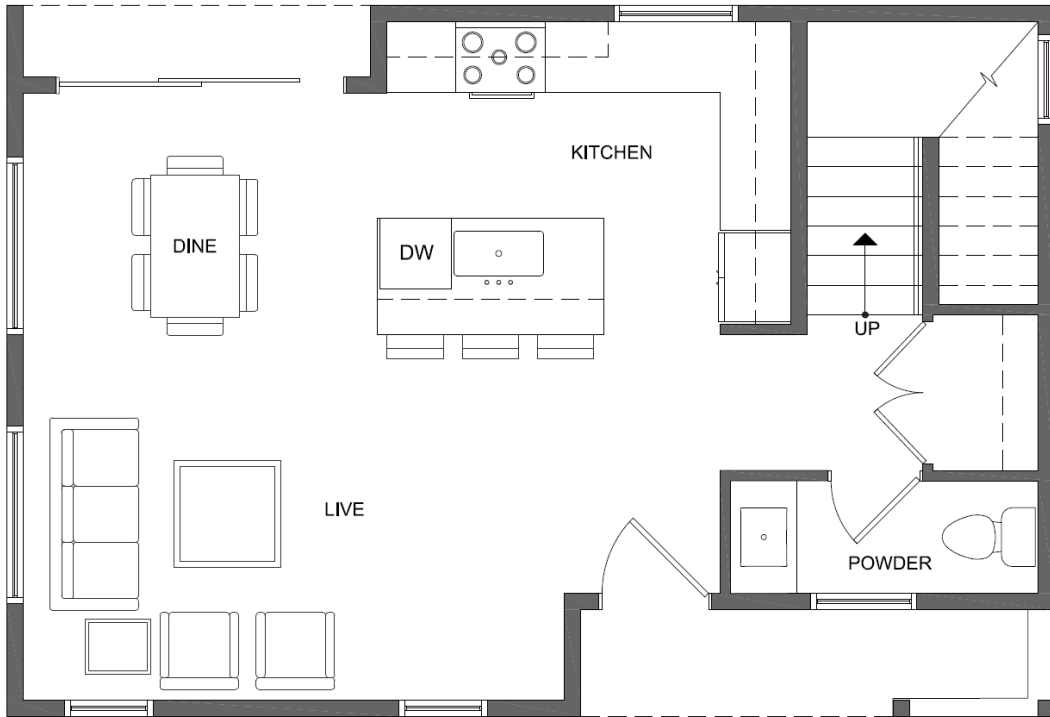

Floorplan: 1134 32nd Ave E (North SFR & ADU)

FLOOR 1 (SFR & ADU)

FLOOR 2 (SFR & ADU)

Floorplan: 1134 32nd Ave E (North SFR & ADU)

FLOOR 3 (SFR & ADU)

ROOF DECK (SFR & ADU)

1134-B

1134-B

1134

1134

Floorplan: 1132 32nd Ave E (North DADU)

FLOOR 1

FLOOR 2