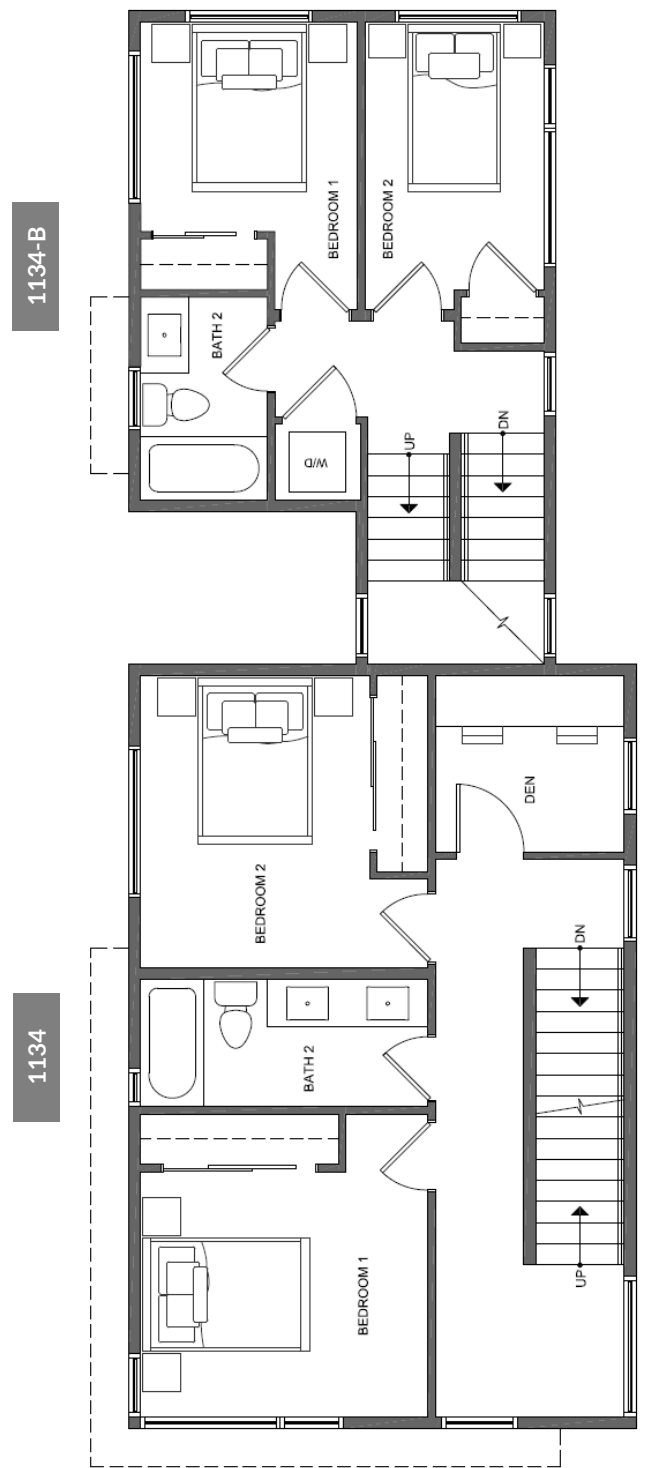

Floorplan: 1134 32nd Ave E (North SFR & ADU)

FLOOR 1 (SFR & ADU)

FLOOR 2 (SFR & ADU)

Floorplan: 1134 32nd Ave E (North SFR & ADU)

FLOOR 3 (SFR & ADU)

ROOF DECK (SFR & ADU)

1134-B

1134-B

1134

1134

Floorplan: 1132 32nd Ave E (North DADU)

FLOOR 1

FLOOR 2