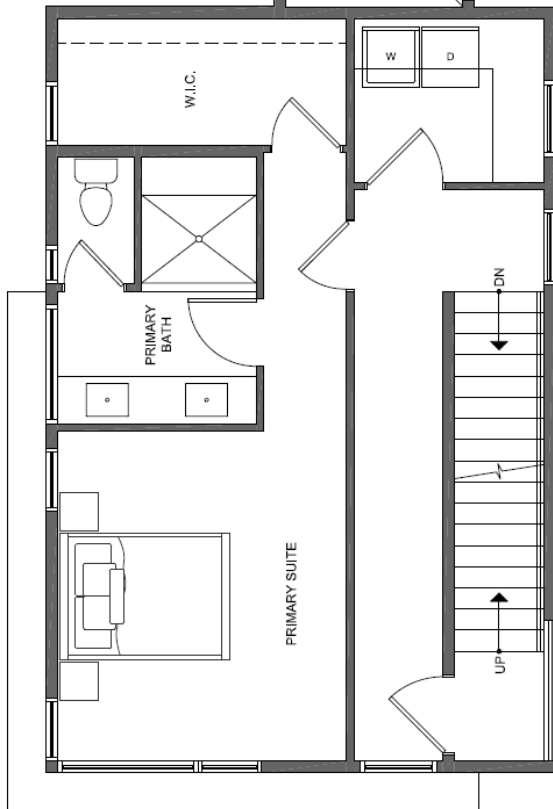

Floorplan: 1134 32nd Ave E (North SFR & ADU)

FLOOR 1 (SFR & ADU)

FLOOR 2 (SFR & ADU)

Floorplan: 1134 32nd Ave E (North SFR & ADU)

FLOOR 3 (SFR & ADU)

ROOF DECK (SFR & ADU)

1134-B

1134-B

1134

1134

Floorplan: 1132 32nd Ave E (North DADU)

FLOOR 1

FLOOR 2