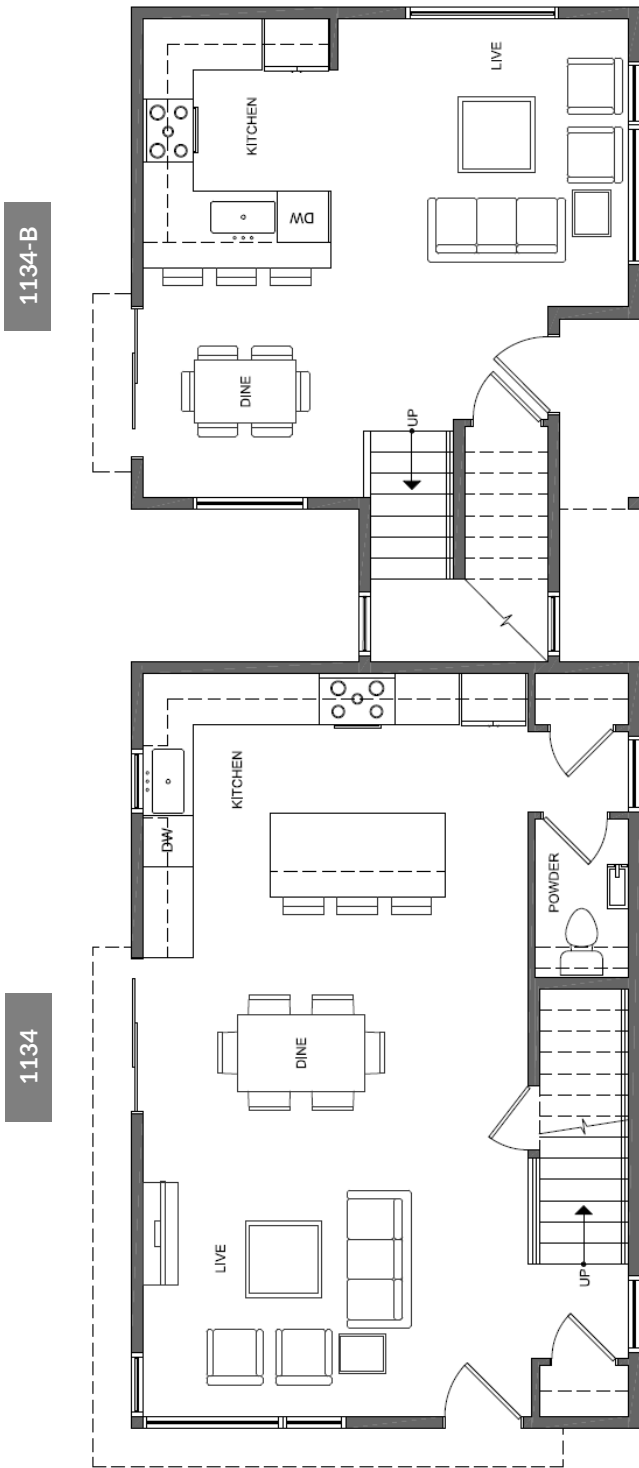

Floorplan: 1134 32nd Ave E (North SFR & ADU)

FLOOR 1 (SFR & ADU)

FLOOR 2 (SFR & ADU)

Floorplan: 1134 32nd Ave E (North SFR & ADU)

FLOOR 3 (SFR & ADU)

ROOF DECK (SFR & ADU)

1134-B

1134-B

1134

1134

Floorplan: 1132 32nd Ave E (North DADU)

FLOOR 1

FLOOR 2