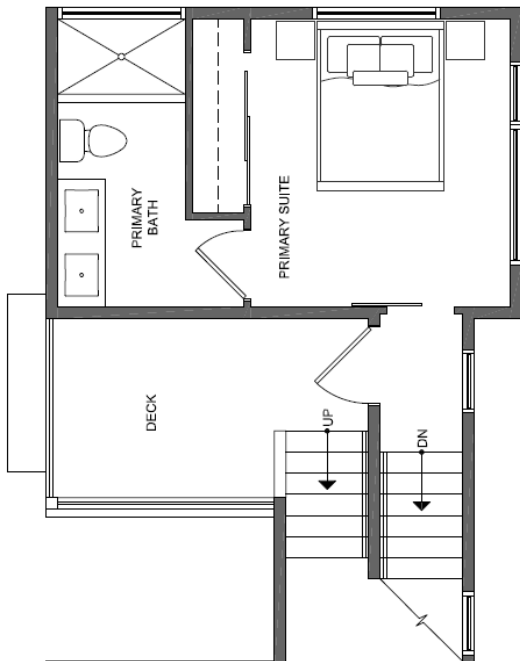

Floorplan: 1134 32nd Ave E (North SFR & ADU)

FLOOR 1 (SFR & ADU)

FLOOR 2 (SFR & ADU)

Floorplan: 1134 32nd Ave E (North SFR & ADU)

FLOOR 3 (SFR & ADU)

ROOF DECK (SFR & ADU)

1134-B

1134-B

1134

1134

Floorplan: 1132 32nd Ave E (North DADU)

FLOOR 1

FLOOR 2