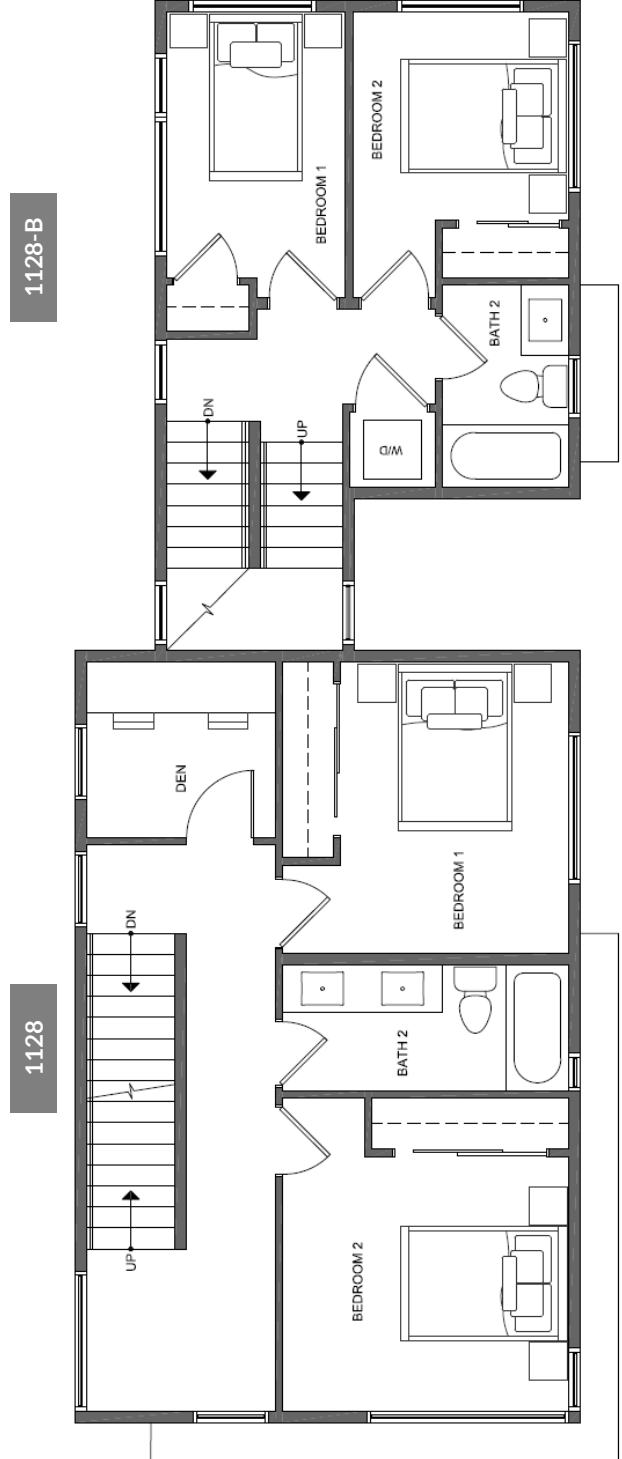

Floorplan: 1128 32nd Ave E (South SFR & ADU)

FLOOR 1 (SFR & ADU)

FLOOR 2 (SFR & ADU)

Floorplans: 1128 32nd Ave E (South SFR & ADU)

FLOOR 3 (SFR & ADU)

ROOF DECK (SFR & ADU)

1128-B

1128-B

1128

1128

Floorplan: 1130 32nd Ave E (South DADU)

FLOOR 1

FLOOR 2