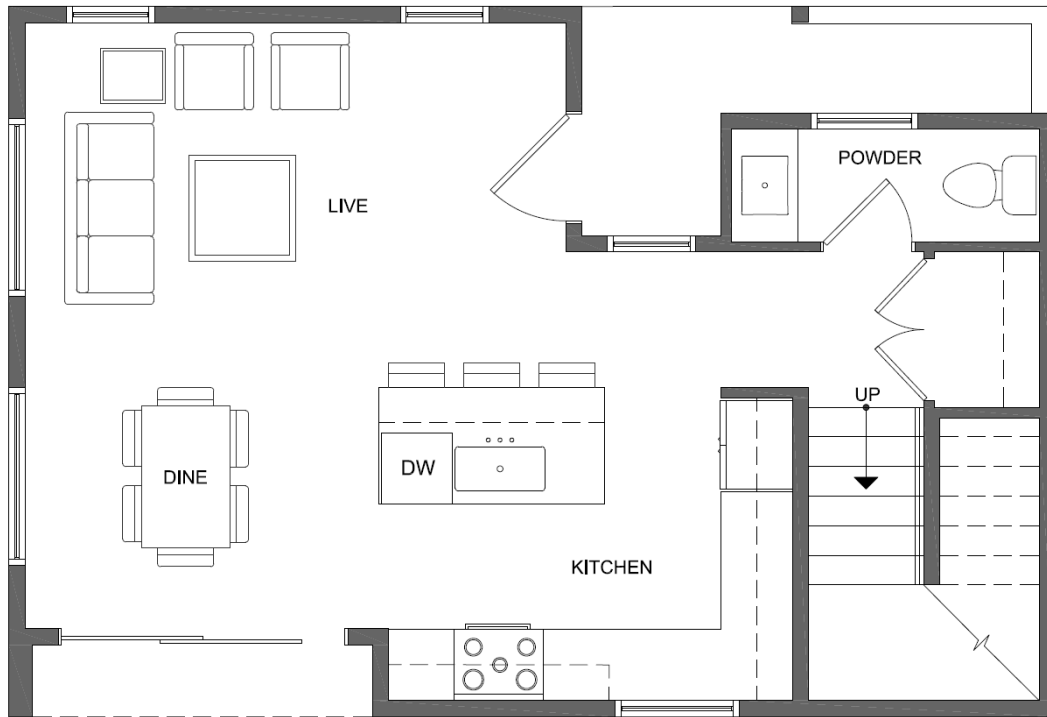

Floorplan: 1128 32nd Ave E (South SFR & ADU)

FLOOR 1 (SFR & ADU)

FLOOR 2 (SFR & ADU)

Floorplans: 1128 32nd Ave E (South SFR & ADU)

FLOOR 3 (SFR & ADU)

ROOF DECK (SFR & ADU)

1128-B

1128-B

1128

1128

Floorplan: 1130 32nd Ave E (South DADU)

FLOOR 1

FLOOR 2