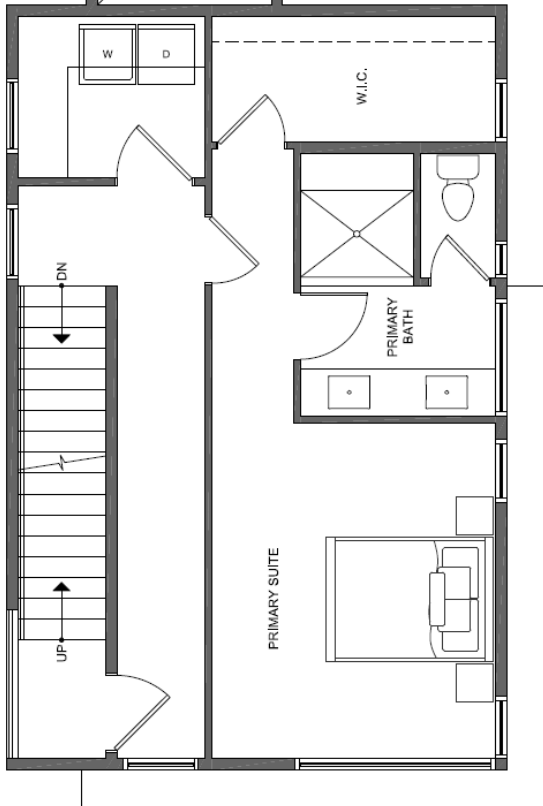

Floorplan: 1128 32nd Ave E (South SFR & ADU)

FLOOR 1 (SFR & ADU)

FLOOR 2 (SFR & ADU)

Floorplans: 1128 32nd Ave E (South SFR & ADU)

FLOOR 3 (SFR & ADU)

ROOF DECK (SFR & ADU)

1128-B

1128-B

1128

1128

Floorplan: 1130 32nd Ave E (South DADU)

FLOOR 1

FLOOR 2