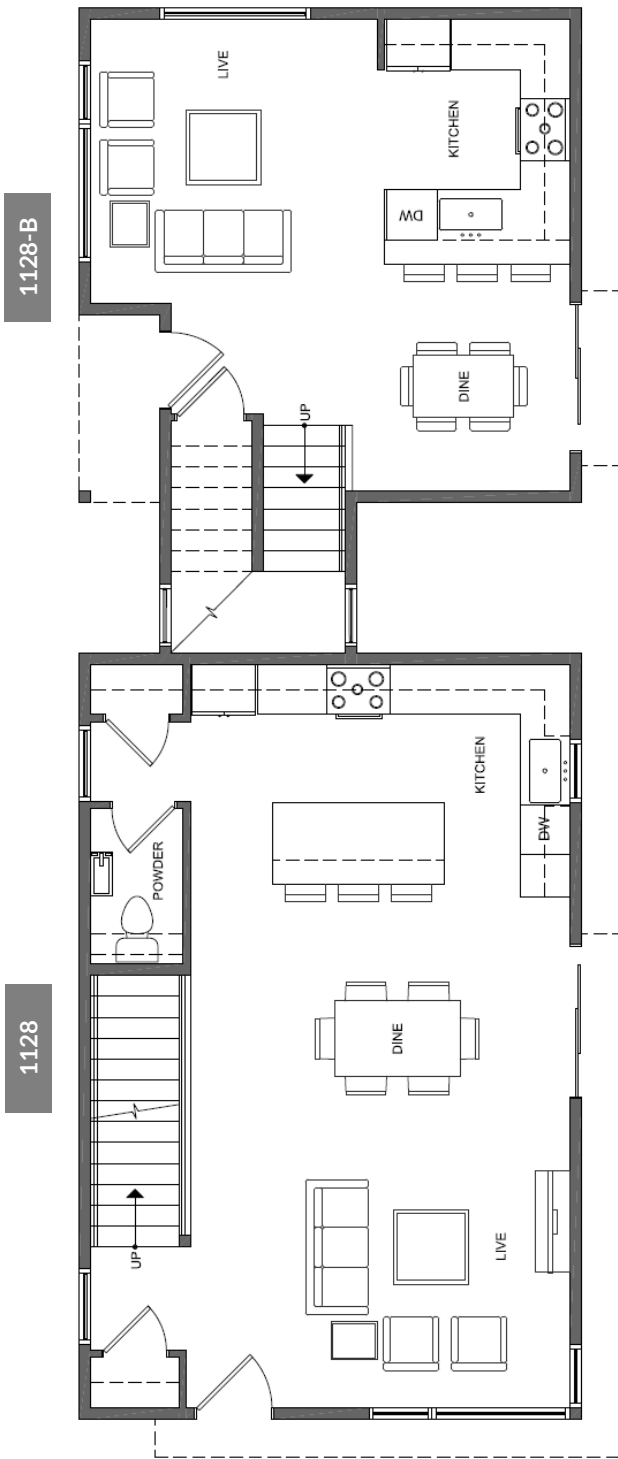

Floorplan: 1128 32nd Ave E (South SFR & ADU)

FLOOR 1 (SFR & ADU)

FLOOR 2 (SFR & ADU)

Floorplans: 1128 32nd Ave E (South SFR & ADU)

FLOOR 3 (SFR & ADU)

ROOF DECK (SFR & ADU)

1128-B

1128-B

1128

1128

Floorplan: 1130 32nd Ave E (South DADU)

FLOOR 1

FLOOR 2