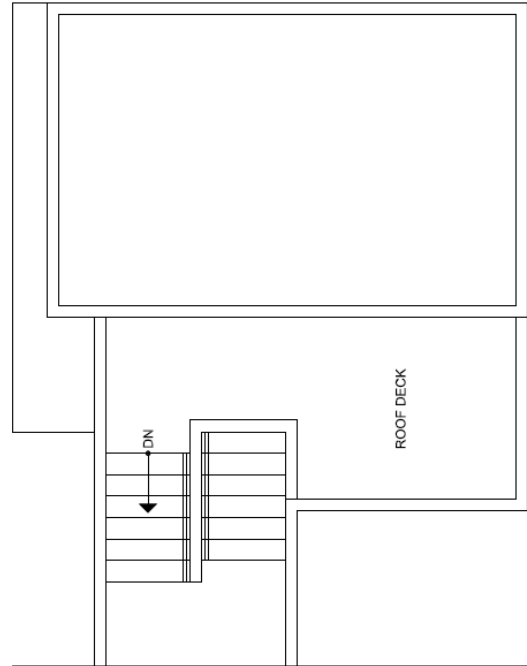

Floorplan: 1128 32nd Ave E (South SFR & ADU)

FLOOR 1 (SFR & ADU)

FLOOR 2 (SFR & ADU)

Floorplans: 1128 32nd Ave E (South SFR & ADU)

FLOOR 3 (SFR & ADU)

ROOF DECK (SFR & ADU)

1128-B

1128-B

1128

1128

Floorplan: 1130 32nd Ave E (South DADU)

FLOOR 1

FLOOR 2