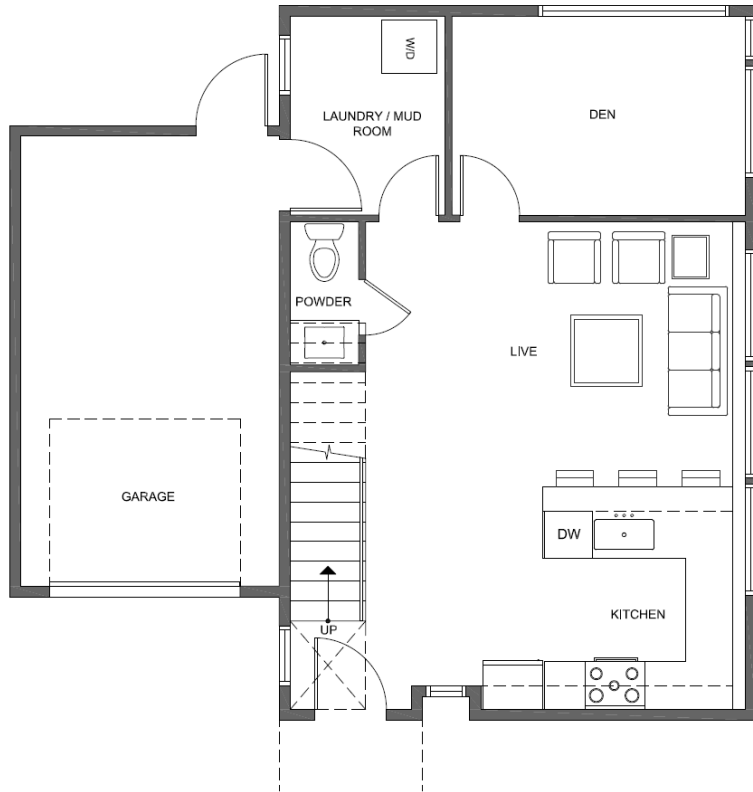

Floorplan: 9222 1st Ave NE (North DADU)

FLOOR 1

FLOOR 2