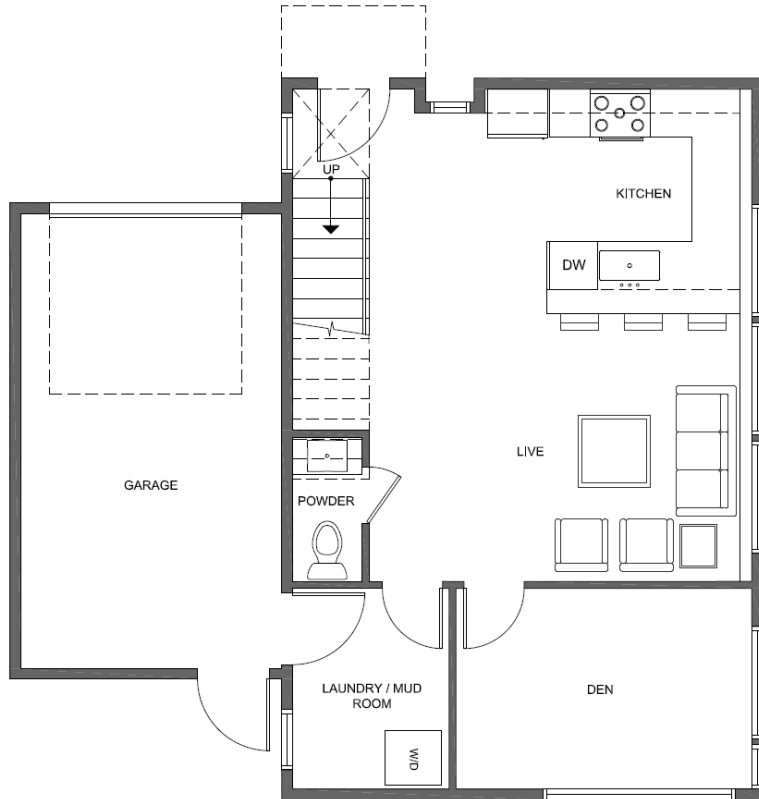

Floorplan: 9220 1st Ave NE (South DADU)

FLOOR 1

FLOOR 2