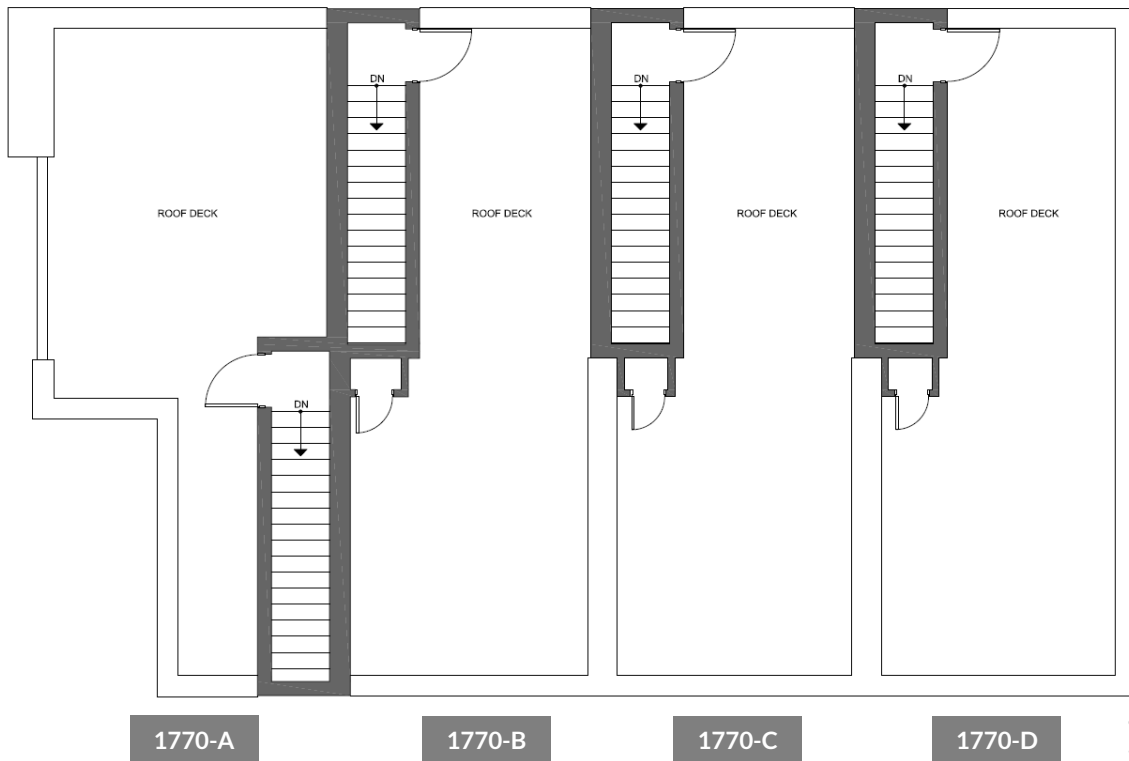

Floorplans: 1770 14th Ave S

FLOOR 1

FLOOR 2

1766

1770

Information contained herein is deemed reliable but not guaranteed. It is provided as a courtesy only, is not a warranty, and should be independently investigated by Buyers. Wilczynski Partners—Windermere Midtown

Floorplans: 1770 14th Ave S

FLOOR 3

ROOFTOP

1766

1770

14th Ave S

Information contained herein is deemed reliable but not guaranteed. It is provided as a courtesy only, is not a warranty, and should be independently investigated by Buyers. Wilczynski Partners—Windermere Midtown