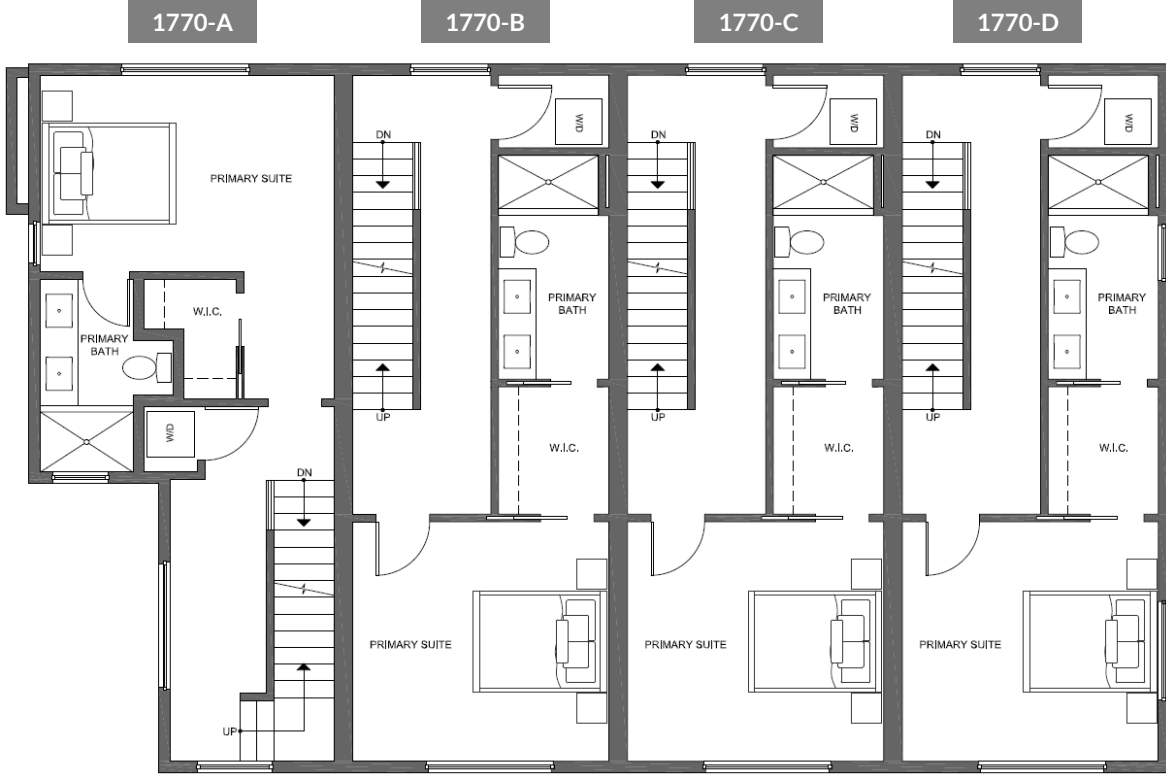

Floorplans: 1770 14th Ave S

FLOOR 1

FLOOR 2

1766

1770

Information contained herein is deemed reliable but not guaranteed. It is provided as a courtesy only, is not a warranty, and should be independently investigated by Buyers. Wilczynski Partners—Windermere Midtown

Floorplans: 1770 14th Ave S

FLOOR 3

ROOFTOP

1766

1770

14th Ave S

Information contained herein is deemed reliable but not guaranteed. It is provided as a courtesy only, is not a warranty, and should be independently investigated by Buyers. Wilczynski Partners—Windermere Midtown