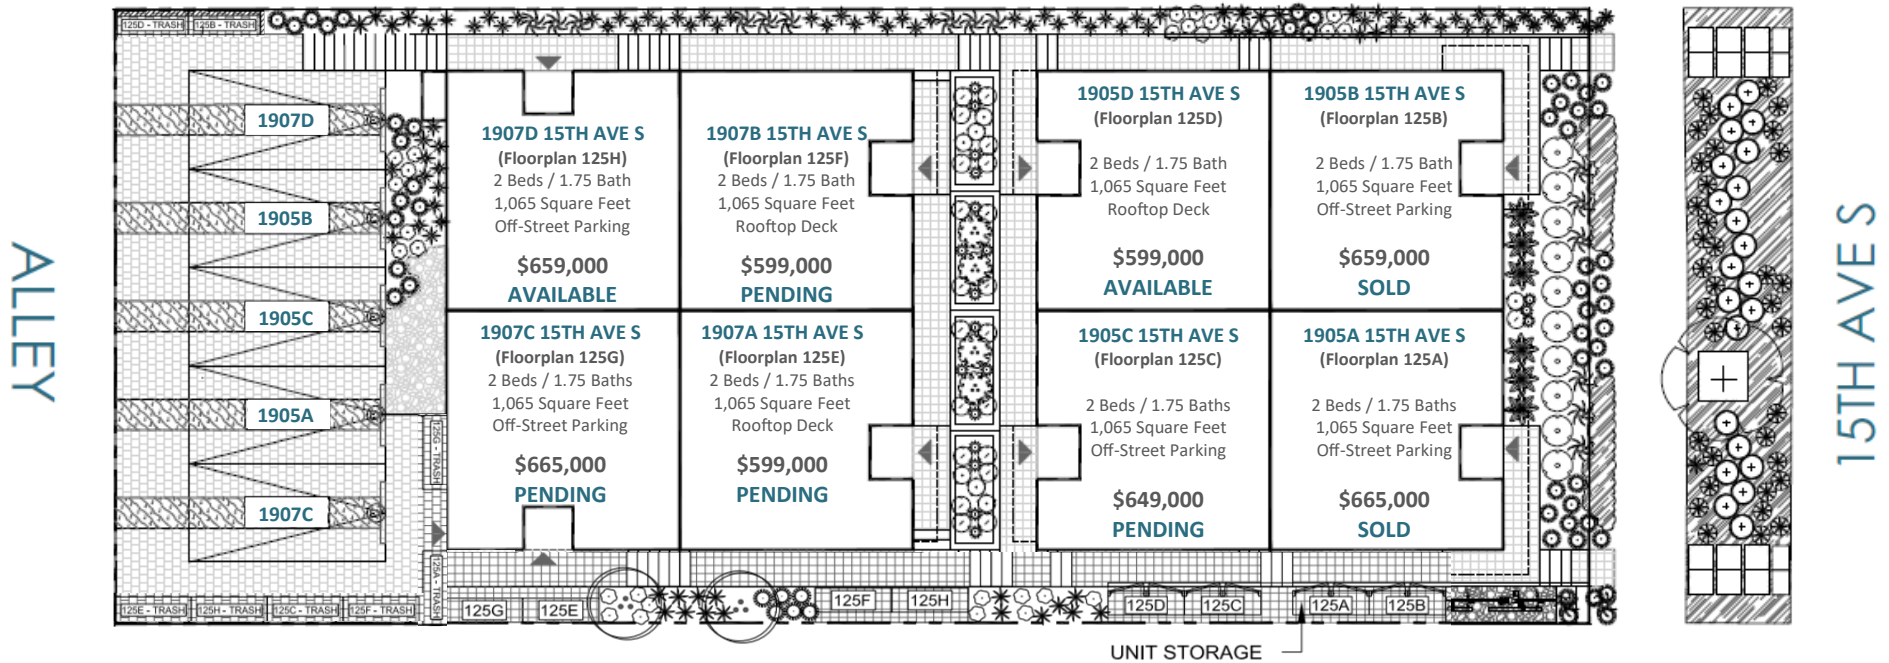

# 1905 15TH AVE S | SITE MAP

## SEATTLE, WA 98144

Proudly Listed By

Disclaimer: Floor plans and site plans are for illustrative purposes only. In a continuing effort to improve products and designs, final construction elevations, square footages, floor plans and/or materials and colors may vary. Buyer to verify to their own satisfaction.