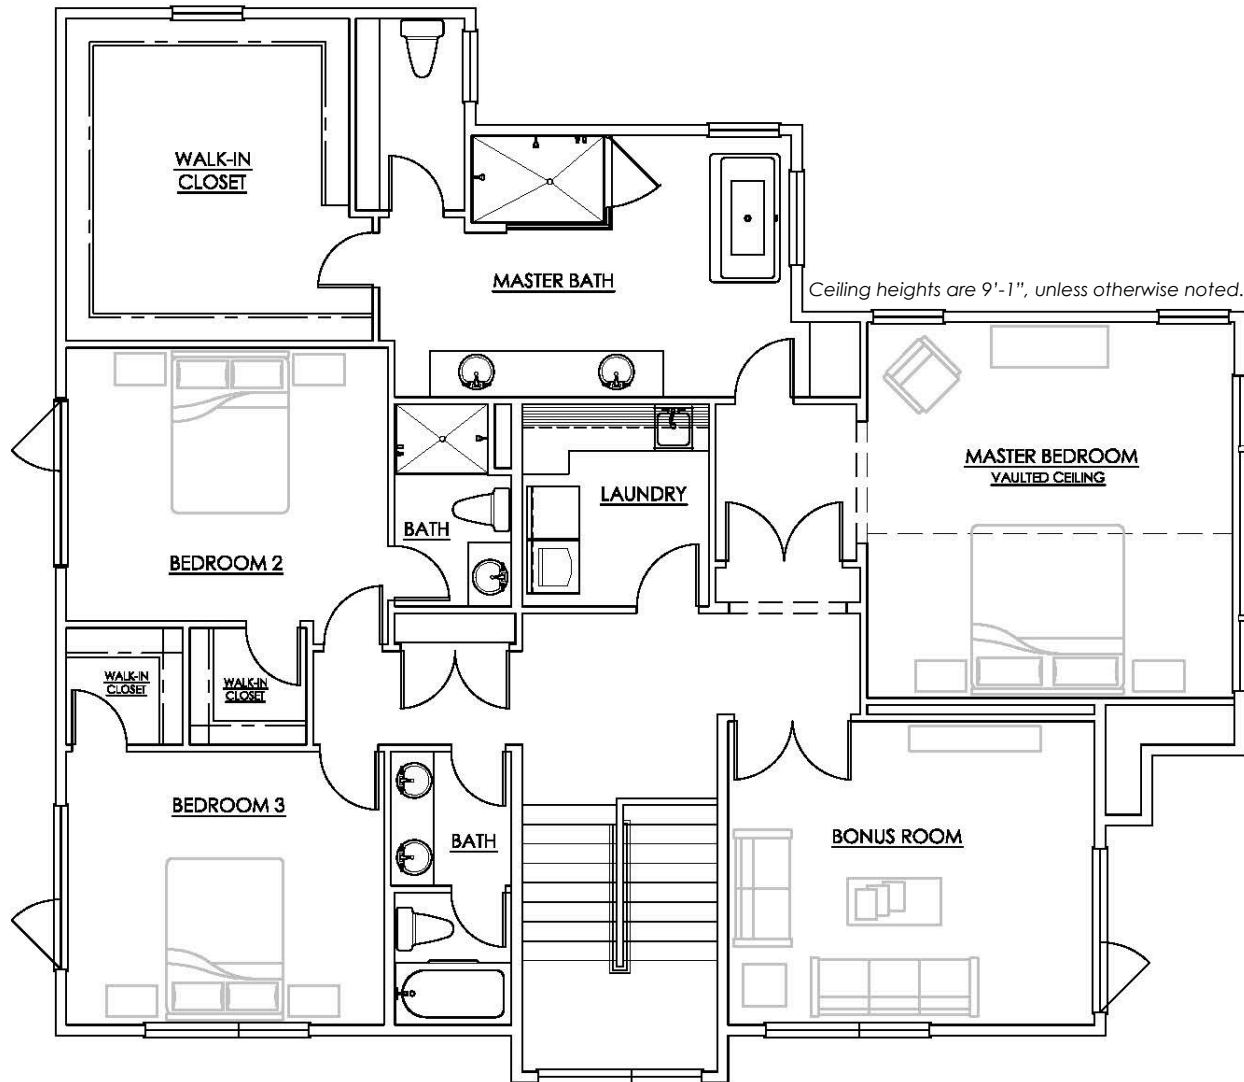

CBG

Chaffey  
building group

Ceiling heights are 9'-1", unless otherwise noted.

## The Rowan Main Level

4615 52nd Avenue South, Seattle

Floor plans are shown in concept form only and are not to scale.  
Construction tolerances are normal, resulting in room sizes varying slightly.

CBG

## The Rowan Upper Level

4615 52nd Avenue South, Seattle

Floor plans are shown in concept form only and are not to scale.  
Construction tolerances are normal, resulting in room sizes varying slightly.

Ceiling heights are 9'-1", unless otherwise noted.

## The Rowan Lower Level

4615 52nd Avenue South, Seattle

Floor plans are shown in concept form only and are not to scale.  
Construction tolerances are normal, resulting in room sizes varying slightly.