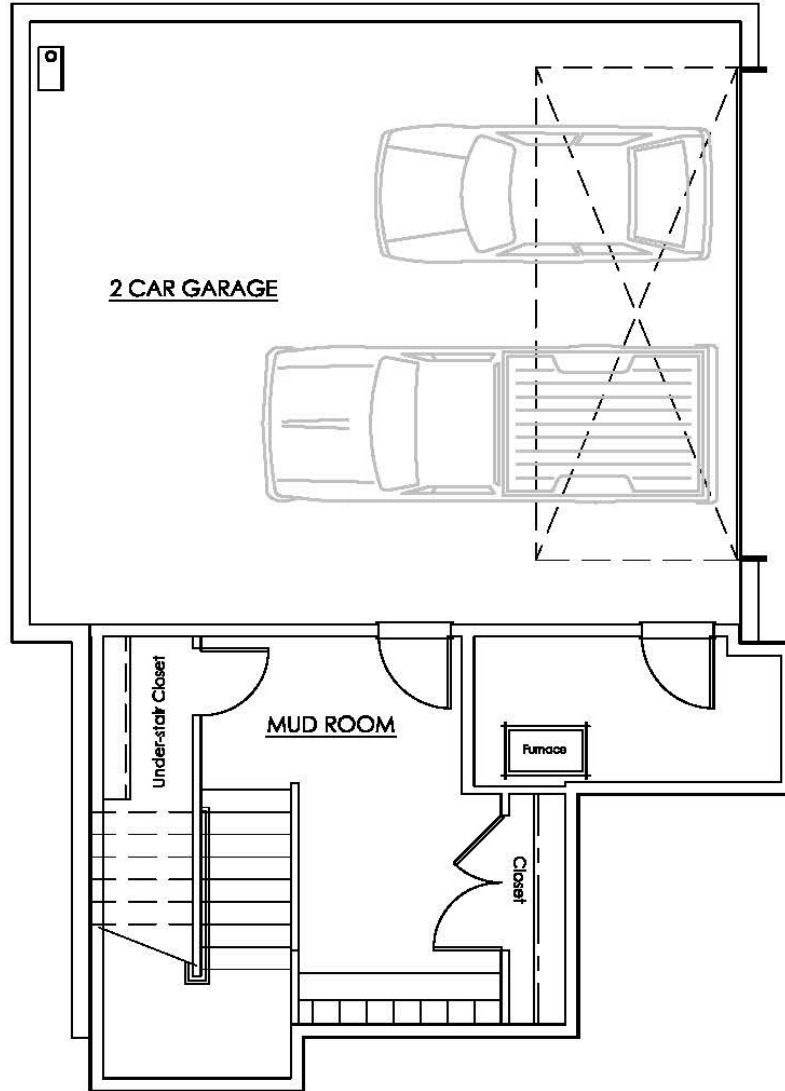

## The Rowan Main Level

4615 52nd Avenue South, Seattle

Floor plans are shown in concept form only and are not to scale.  
Construction tolerances are normal, resulting in room sizes varying slightly.

CBG

## The Rowan Upper Level

4615 52nd Avenue South, Seattle

Floor plans are shown in concept form only and are not to scale.  
Construction tolerances are normal, resulting in room sizes varying slightly.

Ceiling heights are 9'-1", unless otherwise noted.

## The Rowan Lower Level

4615 52nd Avenue South, Seattle

Floor plans are shown in concept form only and are not to scale.  
Construction tolerances are normal, resulting in room sizes varying slightly.