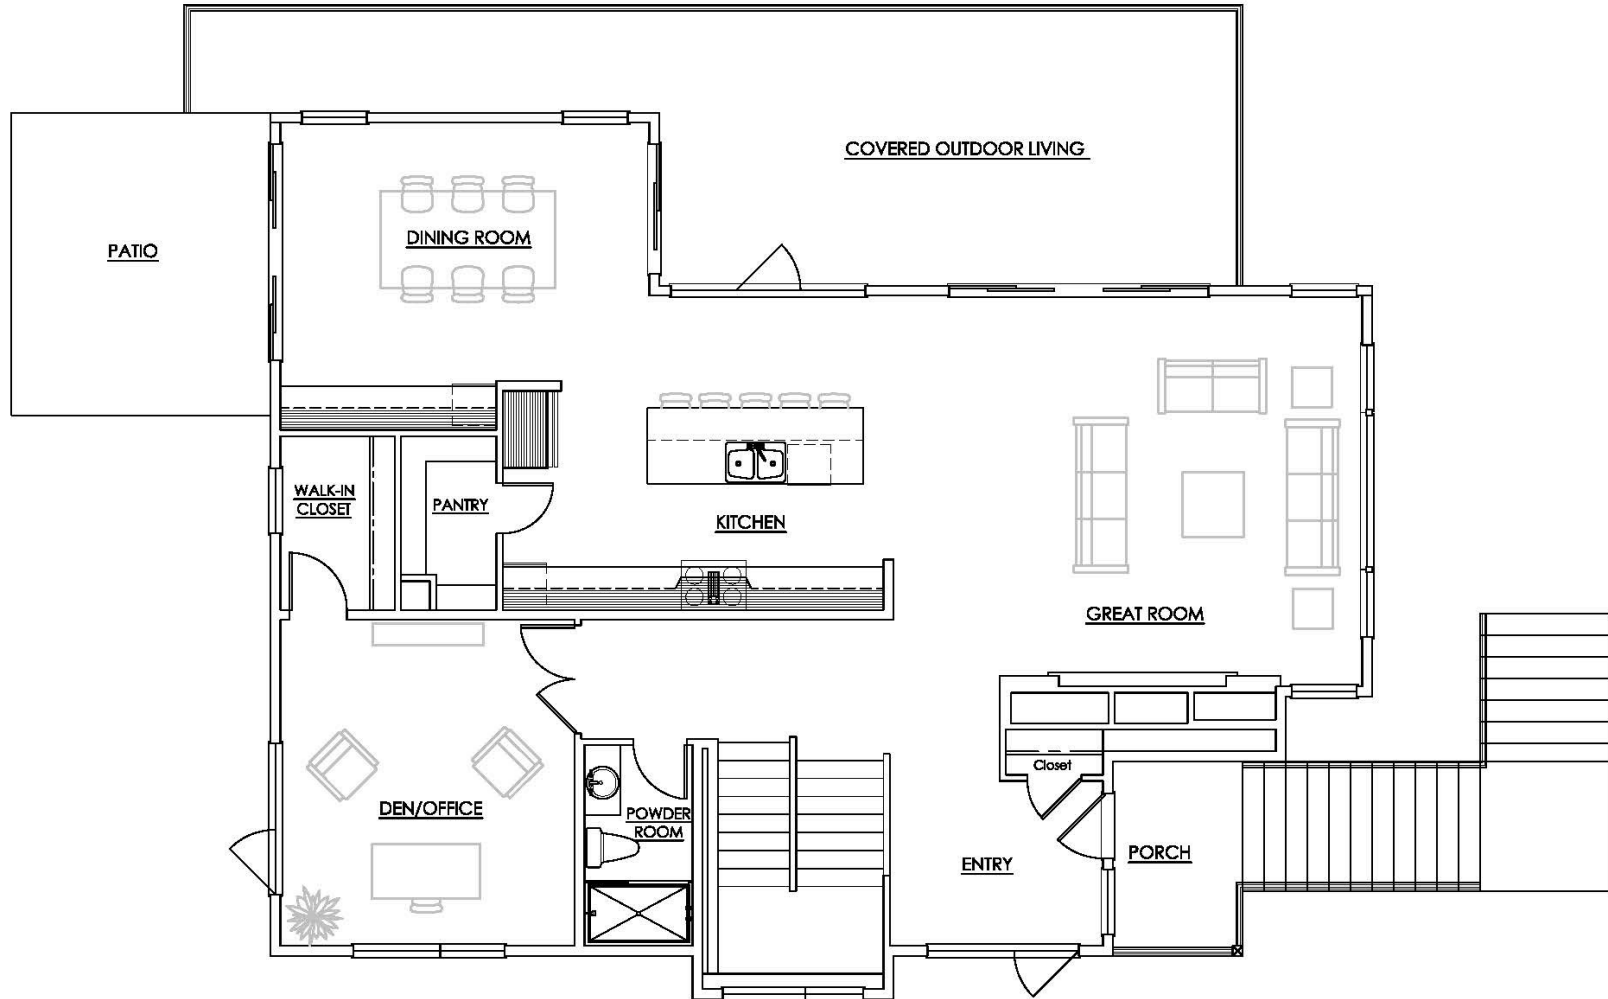

CBG

Chaffey  
building group

Ceiling heights are 9'-1", unless otherwise noted.

## The Rowan Main Level

4615 52nd Avenue South, Seattle

Floor plans are shown in concept form only and are not to scale.  
Construction tolerances are normal, resulting in room sizes varying slightly.

CBG

## The Rowan Upper Level

4615 52nd Avenue South, Seattle

Floor plans are shown in concept form only and are not to scale.  
Construction tolerances are normal, resulting in room sizes varying slightly.

Ceiling heights are 9'-1", unless otherwise noted.

## The Rowan Lower Level

4615 52nd Avenue South, Seattle

Floor plans are shown in concept form only and are not to scale.  
Construction tolerances are normal, resulting in room sizes varying slightly.