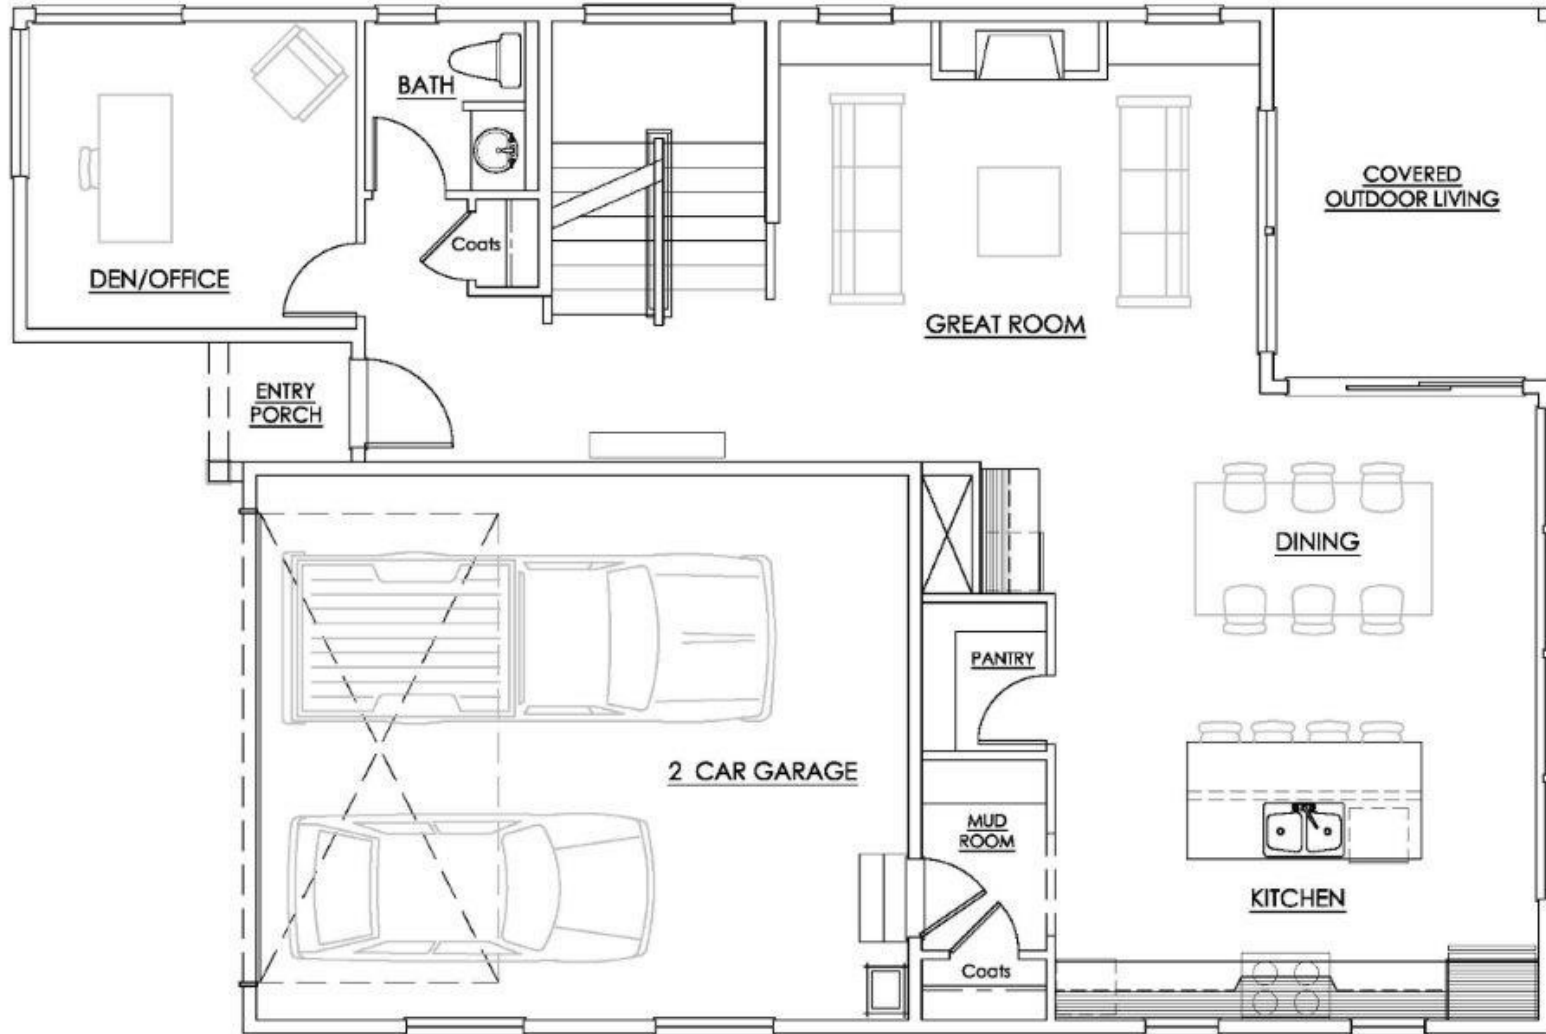

CBG

Chaffey  
building group

Ceiling heights are 9'-1", unless otherwise noted.

## Main Level

430 26th Avenue East, Seattle

Floor plans are shown in concept form only and are not to scale.  
Construction tolerances are normal, resulting in room sizes varying slightly.

CBG

Chaffey  
building group

Ceiling heights are 9'-1", unless otherwise noted.

## Upper Level

430 26th Avenue East, Seattle

Floor plans are shown in concept form only and are not to scale.  
Construction tolerances are normal, resulting in room sizes varying slightly.

Ceiling heights are 9'-1", unless otherwise noted.