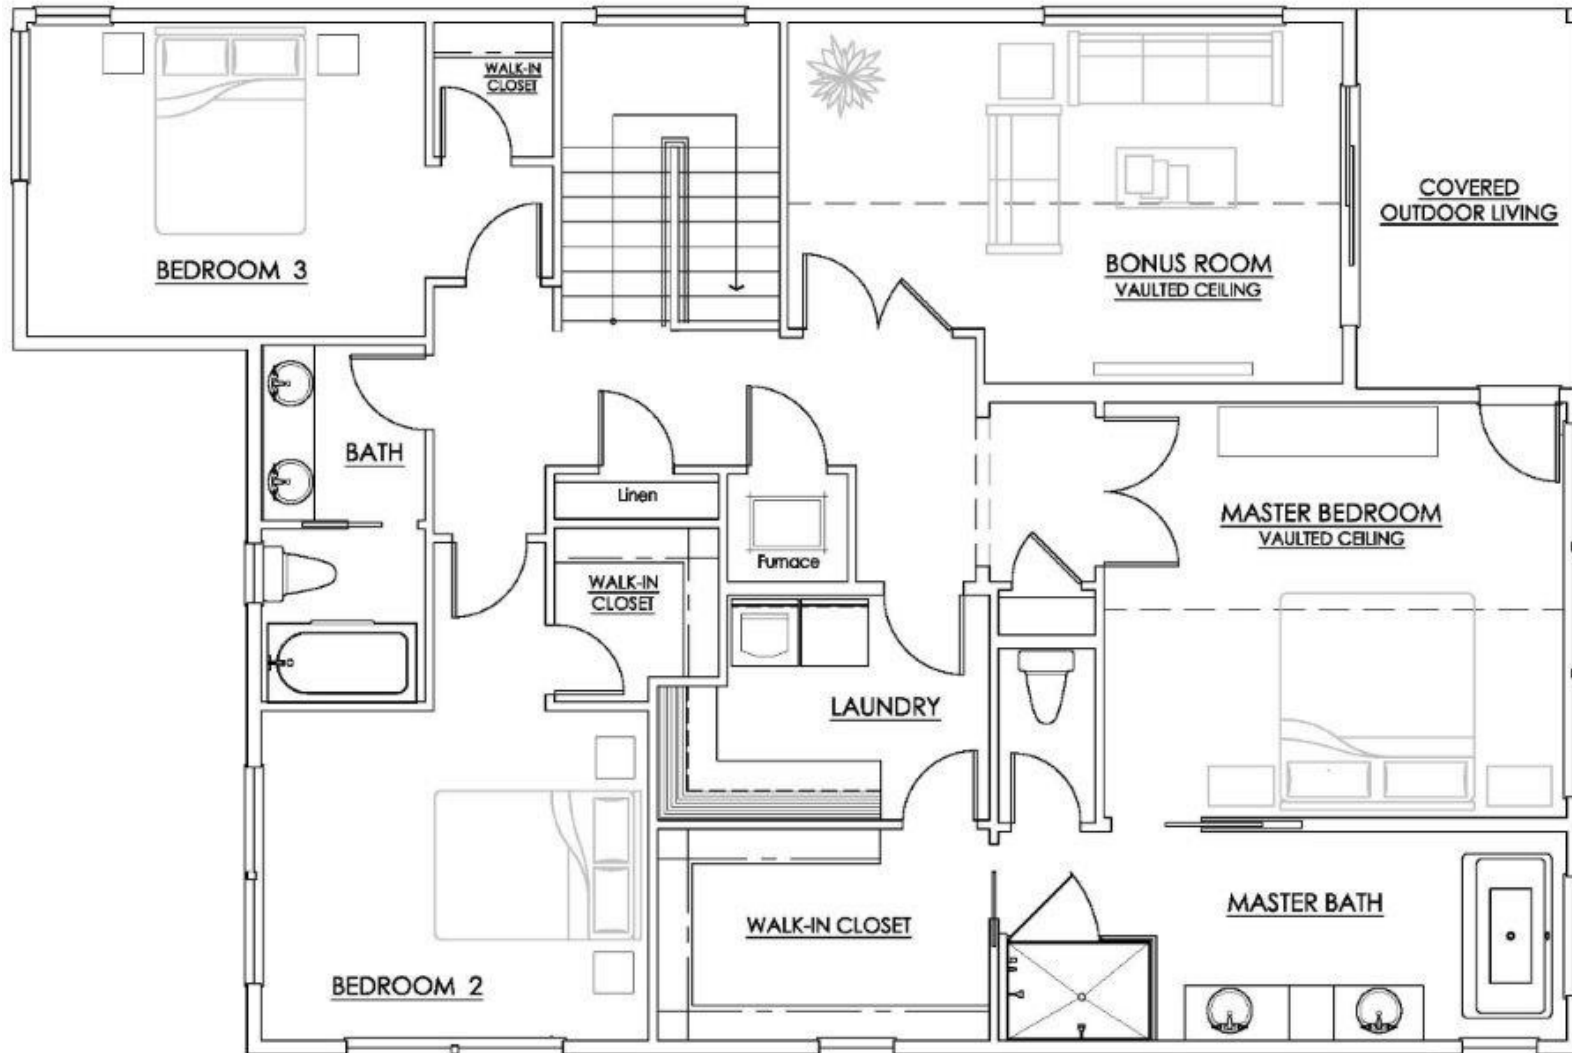

CBG

Chaffey  
building group

Ceiling heights are 9'-1", unless otherwise noted.

## Main Level

430 26th Avenue East, Seattle

Floor plans are shown in concept form only and are not to scale.  
Construction tolerances are normal, resulting in room sizes varying slightly.

CBG

Chaffey  
building group

Ceiling heights are 9'-1", unless otherwise noted.

## Upper Level

430 26th Avenue East, Seattle

Floor plans are shown in concept form only and are not to scale.  
Construction tolerances are normal, resulting in room sizes varying slightly.

Ceiling heights are 9'-1", unless otherwise noted.