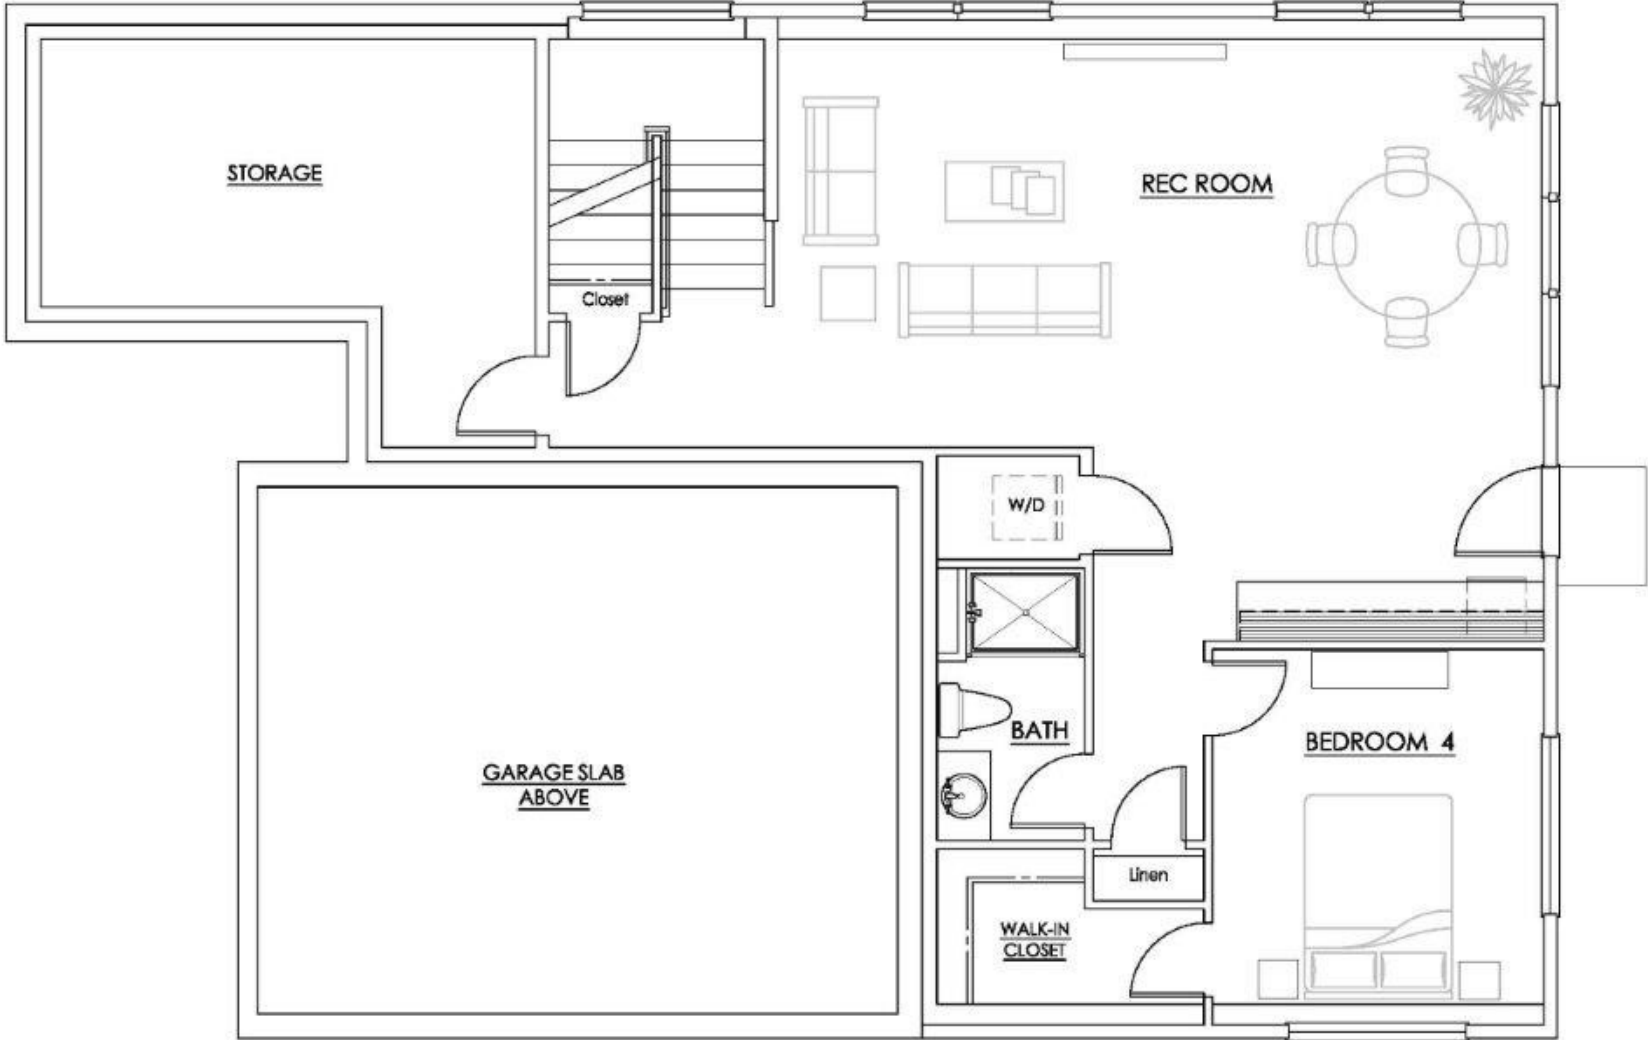

CBG

Chaffey  
building group

Ceiling heights are 9'-1", unless otherwise noted.

## Main Level

430 26th Avenue East, Seattle

Floor plans are shown in concept form only and are not to scale.  
Construction tolerances are normal, resulting in room sizes varying slightly.

CBG

Chaffey  
building group

Ceiling heights are 9'-1", unless otherwise noted.

## Upper Level

430 26th Avenue East, Seattle

Floor plans are shown in concept form only and are not to scale.  
Construction tolerances are normal, resulting in room sizes varying slightly.

Ceiling heights are 9'-1", unless otherwise noted.